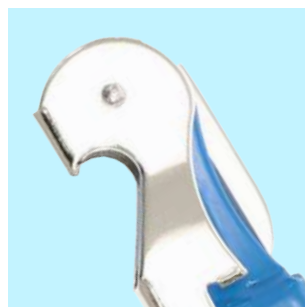

BLAU
Ref.: 004-806-07